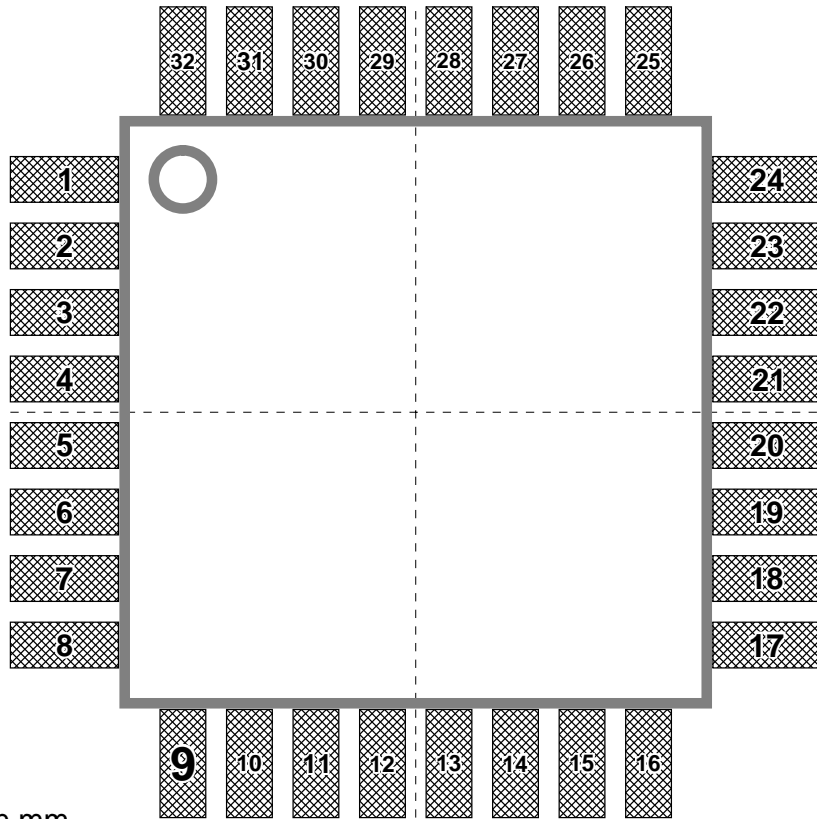

LQFP32

Dimensions in mm