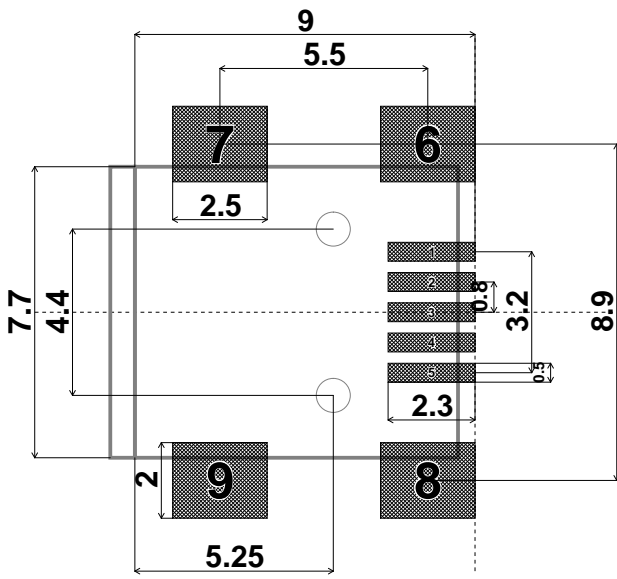

MEANDER

Dimensions in mm

MEANDER

Dimensions in mm

miniUSB_B

Dimensions in mm

PAD_2mm

Dimensions in mm

PAD_60x60

Dimensions in mm

PAD_120x60

Dimensions in mm

QFN28

Dimensions in mm

QFN32

Dimensions in mm

0805

Dimensions in mm

1206

Dimensions in mm

1210

Dimensions in mm

tas4025a

Dimensions in mm

xtal4-3.2mmx2.5mm

Dimensions in mm

xtal-4-3.2mmx2.5mm

Dimensions in mm

xtal-4-3.2mmx2.5mm

Dimensions in mm

xtal-4-3.2mmx2.5mm

Dimensions in mm