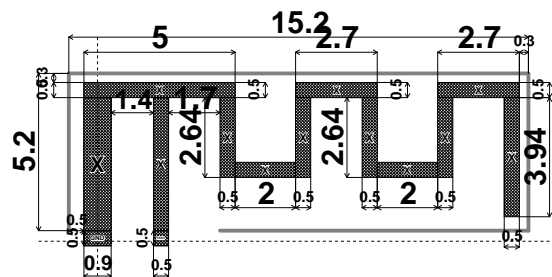

MEANDER

Dimensions in mm

MEANDER

Dimensions in mm

miniUSB_B

Dimensions in mm

PAD_2mm

Dimensions in mm

PAD_60x60

Dimensions in mm

PAD_120x60

Dimensions in mm

QFN28

Dimensions in mm

QFN32

Dimensions in mm

0805

Dimensions in mm

1206

Dimensions in mm

1210

Dimensions in mm

tas4025a

Dimensions in mm

xtal4-3.2mmx2.5mm

Dimensions in mm

xtal-4-3.2mmx2.5mm

Dimensions in mm

xtal-4-3.2mmx2.5mm

Dimensions in mm

xtal-4-3.2mmx2.5mm

Dimensions in mm