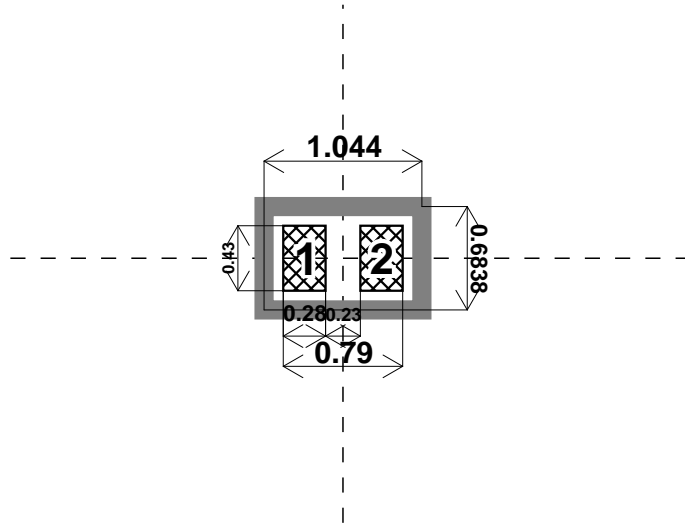

0201

Dimensions in mm