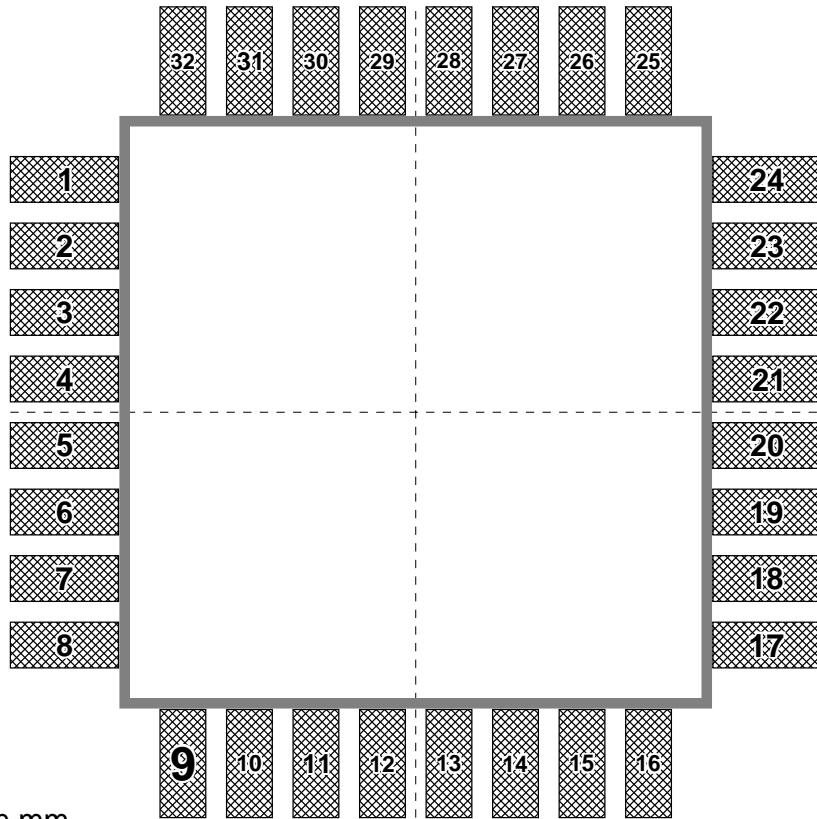

PAD_60x60

Dimensions in mm

PAD_120x60

Dimensions in mm

QFN28

Dimensions in mm

QFN32

Dimensions in mm

LQFP32

Dimensions in mm

QFN28

Dimensions in mm

QFN32

Dimensions in mm

LQFP32

Dimensions in mm

xtal4-3.2mmx2.5mm

Dimensions in mm

xtal-4-3.2mmx2.5mm

Dimensions in mm

xtal-4-3.2mmx2.5mm

Dimensions in mm

xtal-4-3.2mmx2.5mm

Dimensions in mm