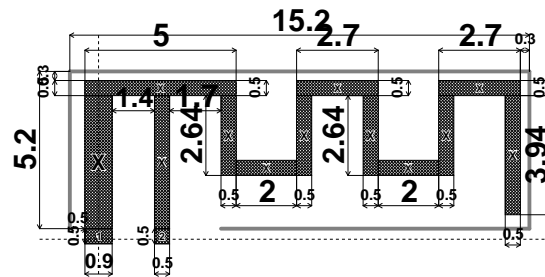

MEANDER

Dimensions in mm

MEANDER

Dimensions in mm

miniUSB_B

Dimensions in mm

PAD_2mm

Dimensions in mm

PAD_60x60

Dimensions in mm

PAD_120x60

Dimensions in mm

QFN28

Dimensions in mm

QFN32

Dimensions in mm

0805

Dimensions in mm

1206

Dimensions in mm

1210

Dimensions in mm

tas4025a

Dimensions in mm

xtal4-3.2mmx2.5mm

Dimensions in mm

xtal-4-3.2mmx2.5mm

Dimensions in mm

xtal-4-3.2mmx2.5mm

Dimensions in mm

xtal-4-3.2mmx2.5mm

Dimensions in mm