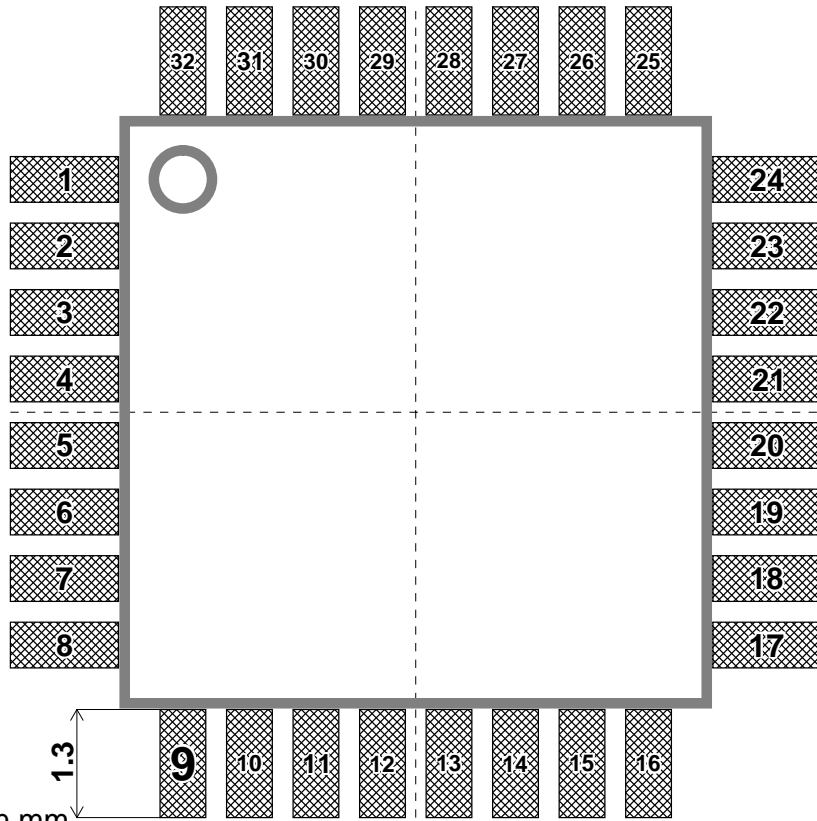

LQFP32

Dimensions in mm